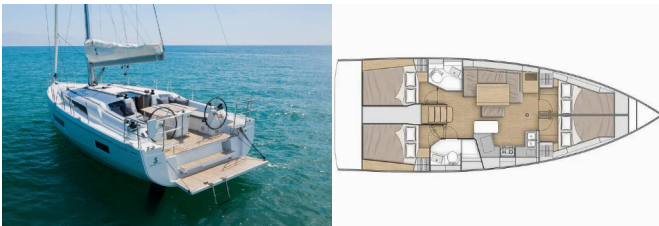

OCEANIS 40.1

Albius (2024)

Pollen Maritime AS • Martin Linges Vei 25 • Fornebu • Norway

Phone: +47 41 197 474

E-mail: booking@holiday-yacht-charter.com

Web: holiday-yacht-charter.com

Yacht Base	Marina Kastela, Croatia
Yacht ID	10314
Yacht Brands	Beneteau
Yacht Name	Albius
Production Year	2024
Length	12.87 M
Cabins	4
Berths	8 + 2
WC/Shower	2

COMFORT: Sunshades

DECK: Anchor winch remote control, Bimini top, Cockpit table, Cockpit/stern, outside shower, Dinghy, Electric anchor windlass, Outboard engine, Shallow keel

ENTERTAINMENT: AUX Input, Outdoor speakers, Radio CD/mp3 player, USB, AUX input, Wi-Fi Internet