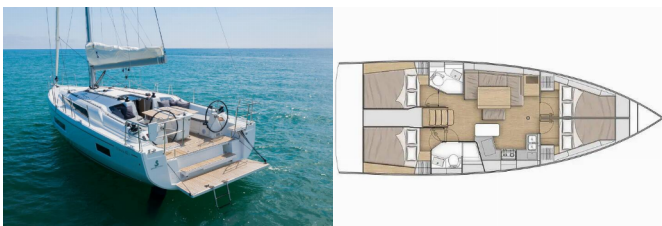

Yacht Base	ACI Marina Split, Croatia
Yacht ID	10314
Yacht Brands	Beneteau
Yacht Name	Albius
Production Year	2024
Length	12.87 M
Cabins	4
Berths	8 + 2
WC/Shower	2

**COMFORT:** Sunshades

**DECK:** Anchor winch remote control, Bimini top, Cockpit table, Cockpit/stern, outside shower, Dinghy, Electric anchor windlass, Outboard engine, Shallow keel