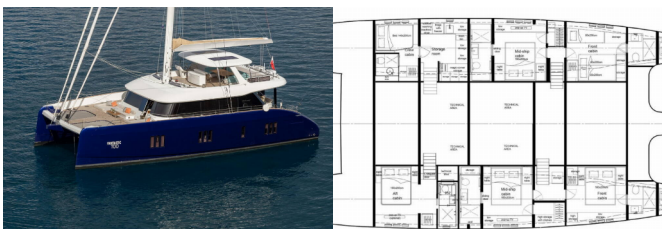

SUNREEF 80

Fantastic Too (2020)

Pollen Maritime AS • Martin Linges Vei 25 • Fornebu • Norway

Phone: +47 41 197 474

E-mail: booking@holiday-yacht-charter.com

Web: holiday-yacht-charter.com

Yacht Base	St. Martin, Marina Port De Plaisance, Caribbean
Yacht ID	10298
Yacht Brands	Sunreef Yachts
Yacht Name	Fantastic Too
Production Year	2020
Length	24.00 M
Cabins	5 + 3
Berths	11 + 4
WC/Shower	5 + 3

DECK: Cockpit/stern, outside shower, Grill/Barbecue/Plancha, Hydraulic gangway, Hydraulic lifting swimming platform, Tender

ENTERTAINMENT: Diving compressor, Diving equipment, Donut, LCD TV, Seabob, Snorkeling equipment, Sound System, Stand up paddle (SUP), Water skis, Water skis for children, Wi-Fi Internet