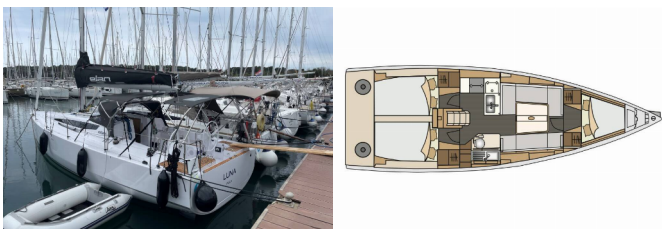

ELAN E4

Luna (2023)

Pollen Maritime AS • Martin Linges Vei 25 • Fornebu • Norway

Phone: +47 41 197 474

E-mail: booking@holiday-yacht-charter.com

Web: holiday-yacht-charter.com

Yacht Base	Marina Tehnomont Veruda, Pula, Croatia
Yacht ID	10195
Yacht Brands	Elan Marine
Yacht Name	Luna
Production Year	2023
Length	10.60 M
Cabins	3
Berths	6 + 2
WC/Shower	1

DECK: Anchor chain counter, Anchor Delta, Anchor winch remote control, Anchor with chain, Bathing platform, Bimini top, Cockpit table, Electric anchor windlass, Sprayhood

ENTERTAINMENT: Fusion radio, FUSION sound system, Indoor speakers, Outdoor speakers