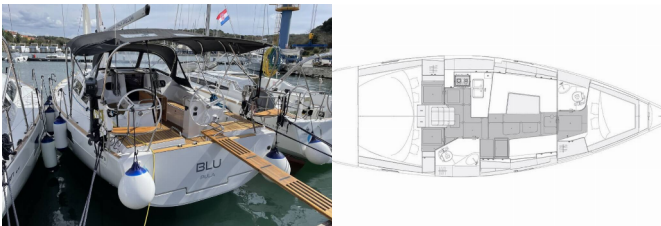

Yacht Base	Marina Tehnomont Veruda, Pula, Croatia
Yacht ID	10189
Yacht Brands	Elan Marine
Yacht Name	Blu
Production Year	2020
Length	11.90 M
Cabins	3
Berths	6 + 2
WC/Shower	2

**COMFORT:** Bed linen, Pillows

**DECK:** Anchor Delta, Bathing platform, Bimini top, Cockpit fridge, Cockpit table, Cockpit/stern, outside shower, Dinghy, Electric anchor windlass, Grill/Barbecue/Plancha, LED outdoor ambiance lights, Sprayhood