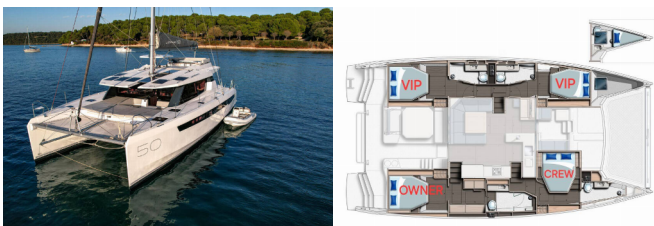

LEOPARD 50

Solaia (2022)

Pollen Maritime AS • Martin Linges Vei 25 • Fornebu • Norway

Phone: +47 41 197 474

E-mail: booking@holiday-yacht-charter.com

Web: holiday-yacht-charter.com

Yacht Base	Pula, Marina Polesana, Croatia
Yacht ID	10145
Yacht Brands	Leopard
Yacht Name	Solaia
Production Year	2022
Length	15.40 M
Cabins	3
Berths	6
WC/Shower	3

DECK: Bimini top, Dinghy with outboard engine, Electric anchor windlass, Forward cockpit, Forward cockpit cushions, Grill/Barbecue/Plancha, Hydraulic gangway, Sprayhood, Sundeck cushions, Winter cover