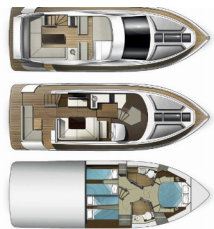

GALEON 420

Amber Blue (2022)

Pollen Maritime AS • Martin Linges Vei 25 • Fornebu • Norway

Phone: +47 41 197 474

E-mail: booking@holiday-yacht-charter.com

Web: holiday-yacht-charter.com

Yacht Base	Sukosan, D-Marin Dalmacija Marina, Croatia
Yacht ID	10120
Yacht Brands	Galeon
Yacht Name	Amber Blue
Production Year	2022
Length	13.25 M
Cabins	3
Berths	6
WC/Shower	2

DECK: Anchor chain counter, Bimini top, Grill/Barbecue/Plancha, Stern platform, Sun deck

ENTERTAINMENT: FUSION sound system, TV, Underwater lights

GALLEY: Dishwasher, Microwave, Oven, Refrigerator

INTERIOR: Ambiental lighting