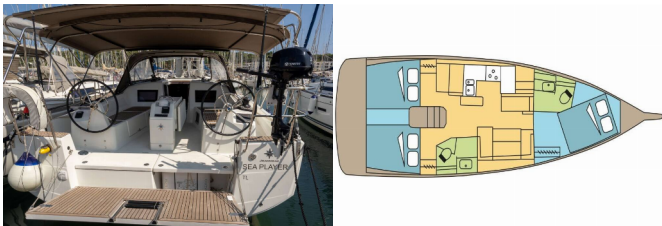

SUN ODYSSEY 410

SEA PLAYER (2023)

Pollen Maritime AS • Martin Linges Vei 25 • Fornebu • Norway

Phone: +47 41 197 474

E-mail: booking@holiday-yacht-charter.com

Web: holiday-yacht-charter.com

DECK: Anchor, Bimini top, Cockpit table, Dinghy, Electric anchor windlass, Mooring Cleats, Mooring ropes , Outboard engine, Sprayhood

NAVIGATION: Autopilot, GPS chart plotter, Navigation set, Wind/speed/depth instruments

SAFETY: VHF radio

SAILS: Lazy bag, Lazy jacks

YACHT ELECTRICS: Battery charger , Extra 12V battery, Inverter, Shore connection 220 V, USB sockets