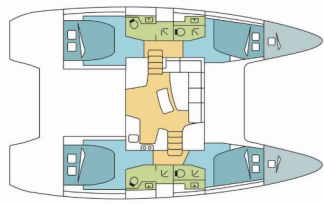

LAGOON 42

VIOLET (2024)

Pollen Maritime AS • Martin Linges Vei 25 • Fornebu • Norway

Phone: +47 41 197 474

E-mail: booking@holiday-yacht-charter.com

Web: holiday-yacht-charter.com

Yacht Base	Martinique, Le Marin, Caribbean
Yacht ID	10040
Yacht Brands	Lagoon
Yacht Name	VIOLET
Production Year	2024
Length	12.80 M
Cabins	4 + 2
Berths	8 + 2 + 2
Persons	12
WC/Shower	4

COMFORT: Cockpit cushions

DECK: Bimini top, Cockpit fridge, Cockpit/stern, outside shower, Dinghy, Electric anchor windlass, Swimming ladder

ENTERTAINMENT: Fusion radio, Outdoor speakers

GALLEY: Oven, Refrigerator, Stove

INTERIOR: Convertible table, Electric fans in cabins, Electric toilet

NAVIGATION: AIS, Autopilot, Depthsounder, GPS chart plotter, Speedometer (Speed log), Wind instrument/Anemometer

SAFETY: Black Water Tank, VHF radio