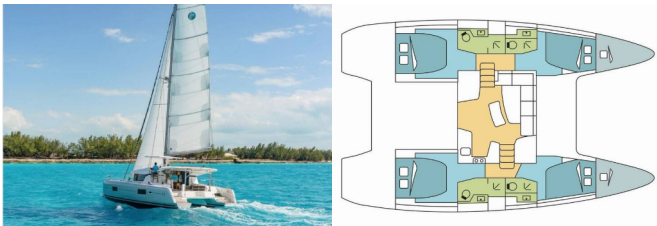

LAGOON 42

DAISY (2024)

Pollen Maritime AS • Martin Linges Vei 25 • Fornebu • Norway

Phone: +47 41 197 474

E-mail: booking@holiday-yacht-charter.com

Web: holiday-yacht-charter.com

Yacht Base	Martinique, Le Marin, Caribbean
Yacht ID	10039
Yacht Brands	Lagoon
Yacht Name	DAISY
Production Year	2024
Length	12.80 M
Cabins	4 + 2
Berths	8 + 2 + 2
Persons	12
WC/Shower	4

COMFORT: Cockpit cushions

DECK: Bimini top, Cockpit fridge, Cockpit/stern, outside shower, Dinghy, Electric anchor windlass, Swimming ladder

ENTERTAINMENT: Fusion radio, Outdoor speakers

GALLEY: Oven, Refrigerator, Stove

INTERIOR: Convertible table, Electric fans in cabins, Electric toilet

NAVIGATION: AIS, Autopilot, Depthsounder, GPS chart plotter, Speedometer (Speed log), Wind instrument/Anemometer

SAFETY: Black Water Tank, VHF radio