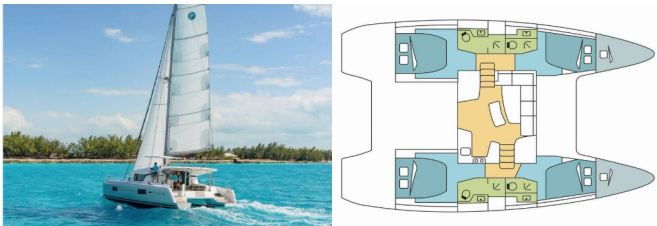

LAGOON 42

ANEMONE (2024)

Pollen Maritime AS • Martin Linges Vei 25 • Fornebu • Norway

Phone: +47 41 197 474

E-mail: booking@holiday-yacht-charter.com

Web: holiday-yacht-charter.com

Yacht Base	Martinique, Le Marin, Caribbean
Yacht ID	10038
Yacht Brands	Lagoon
Yacht Name	ANEMONE
Production Year	2024
Length	12.80 M
Cabins	4 + 2
Berths	8 + 2 + 2
Persons	12
WC/Shower	4

COMFORT: Cockpit cushions

DECK: Bimini top, Cockpit fridge, Cockpit/stern, outside shower, Dinghy, Electric anchor windlass, Swimming ladder

ENTERTAINMENT: Fusion radio, Outdoor speakers

GALLEY: Oven, Refrigerator, Stove

INTERIOR: Convertible table, Electric fans in cabins, Electric toilet

NAVIGATION: AIS, Autopilot, Depthsounder, GPS chart plotter, Speedometer (Speed log), Wind instrument/Anemometer

SAFETY: Black Water Tank, VHF radio