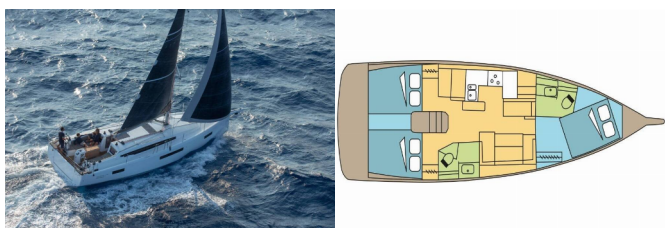

SUN ODYSSEY 410

SIPSI (2023)

Pollen Maritime AS • Martin Linges Vei 25 • Fornebu • Norway

Phone: +47 41 197 474

E-mail: booking@holiday-yacht-charter.com

Web: holiday-yacht-charter.com

Yacht Base	BVI, Hodge's Creek Marina, British Virgin Islands
Yacht ID	10017
Yacht Brands	Jeanneau
Yacht Name	SIPSI
Production Year	2023
Length	12.35 M
Cabins	3
Berths	6
Persons	6
WC/Shower	2

DECK: Bimini top, Cockpit table, Cockpit/stern, outside shower, Dinghy, Electric anchor windlass, Outboard engine

ENTERTAINMENT: Indoor speakers, Outdoor speakers, Radio, USB, Bluetooth

GALLEY: Hot water, Kitchen utensils (Galley equipment, cutlery), Oven, Refrigerator, Stove