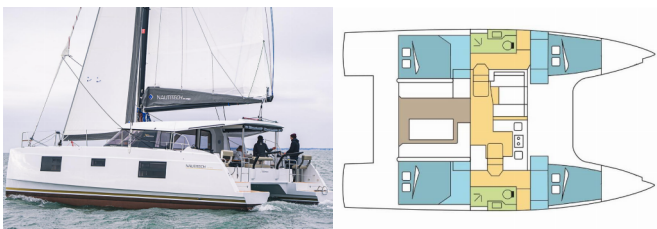

NAUTITECH 40 OPEN NEW

TITOM (2023)

Pollen Maritime AS • Martin Linges Vei 25 • Fornebu • Norway

Phone: +47 41 197 474

E-mail: booking@holiday-yacht-charter.com

Web: holiday-yacht-charter.com

Yacht Base	Antigua, Jolly Harbour Marina, Caribbean
Yacht ID	10014
Yacht Brands	Bavaria
Yacht Name	TITOM
Production Year	2023
Length	11.99 M
Cabins	4 + 2
Berths	8 + 2 + 2
Persons	12
WC/Shower	2

COMFORT: Mattresses, Mosquito nets

DECK: Bimini top, Cockpit fridge, Cockpit table, Cockpit/stern, outside shower, Davit, Electric anchor windlass, Fenders, Mooring Cleats

ENTERTAINMENT: Fusion radio, Outdoor speakers

INTERIOR: Convertible table in salon, Electric toilet

NAVIGATION: Autopilot, Depthsounder, GPS chart plotter, Speedometer (Speed log), Wind instrument/Anemometer

SAFETY: VHF radio

SAILS: Electric winch, Lazy bag