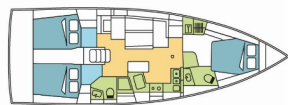

Yacht Base	Dubrovnik, Komolac, ACI Marina Dubrovnik, Croatia
Yacht ID	10013
Yacht Brands	Beneteau
Yacht Name	NUVOLA
Production Year	2023
Length	12.87 M
Cabins	3
Berths	6 + 2
Persons	8
WC/Shower	2

COMFORT: Cockpit cushions, Mosquito nets

DECK: Bimini top, Cockpit table, Cockpit/stern, outside shower, Dinghy, Electric anchor windlass, Outboard engine, Sprayhood

ENTERTAINMENT: Indoor speakers, Outdoor speakers, Radio

GALLEY: Hot water, Kitchen utensils (Galley equipment, cutlery), Oven, Refrigerator, Stove

INTERIOR: Convertible table in salon, Electric fans, Electric toilet

NAVIGATION: Autopilot, Depthsounder, GPS chart plotter - cockpit, Speedometer (Speed log), Wind instrument/Anemometer

SAFETY: VHF radio

SAILS: Electric genoa winch, Genoa, Lazy bag, Lazy jacks, Self tailing (manual) winch

YACHT ELECTRICS: 230 volt socket, Inverter, USB sockets