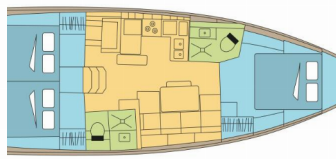

SUN ODYSSEY 440

LATIKA (2022)

Pollen Maritime AS • Martin Linges Vei 25 • Fornebu • Norway

Phone: +47 41 197 474

E-mail: booking@holiday-yacht-charter.com

Web: holiday-yacht-charter.com

Yacht Base	BVI, Hodge's Creek Marina, British Virgin Islands
Yacht ID	10005
Yacht Brands	Jeanneau
Yacht Name	LATIKA
Production Year	2022
Length	13.00 M
Cabins	3
Berths	6
Persons	6
WC/Shower	2

DECK: Bimini top, Cockpit table, Dinghy, Electric anchor windlass, Outboard engine, Sprayhood

ENTERTAINMENT: Snorkeling equipment

GALLEY: Hot water, Kitchen utensils (Galley equipment, cutlery), Oven, Refrigerator, Stove