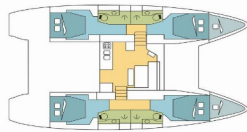

Yacht Base	Grenada, Port Louis Marina, Caribbean
Yacht ID	10000
Yacht Brands	Lagoon
Yacht Name	BOATYLICIOUS
Production Year	2022
Length	13.99 M
Cabins	4 + 2
Berths	8 + 2 + 2
Persons	12
WC/Shower	4

COMFORT: Cockpit cushions

DECK: Bimini top, Cockpit fridge, Cockpit table, Dinghy, Electric anchor windlass, Flybridge, Outboard engine, Swimming ladder

ENTERTAINMENT: Fusion radio, Outdoor speakers

GALLEY: Freezer, Microwave

INTERIOR: Convertible table in salon, Electric fans in cabins

NAVIGATION: Autopilot, Depthsounder, GPS chart plotter, Speedometer (Speed log), Wind instrument/Anemometer

SAFETY: VHF radio

SAILS: Electric winch, Lazy bag, Lazy jacks, Self tailing (manual) winch

YACHT ELECTRICS: Air Conditioning, Generator, Inverter, Solar panels, USB sockets, Watermaker - desalinator, WC pump